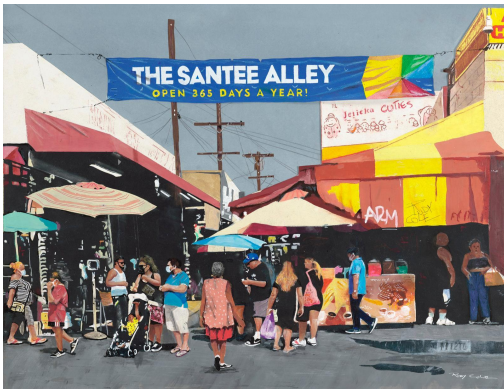

Chenhung Chen
2020 Vision No.16

2021
Mixed media
23" x 30"

\$1,500

Rudy Cole
Santee Alley

2022
Paper collage, mix media
25" x 19"

\$6,500

Art Share L.A.

801 E. 4th Pl.
www.artsharela.org
Los Angeles, California 90013
(213) 687-4278