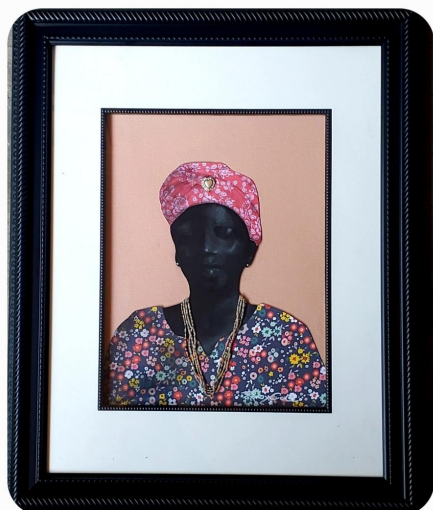

Rudy Cole
Catana

2022
Paper collage, mixed media
23" x 19"

$1,200