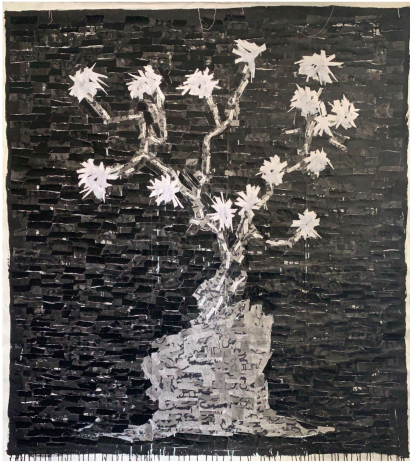

Farzad Kohan
Lucky Tree

2023
Mixed media on canvas
79" x 72"

$13,000

Art Share L.A.

801 E. 4th Pl.
www.artsharela.org
Los Angeles, California 90013
(213) 687-4278